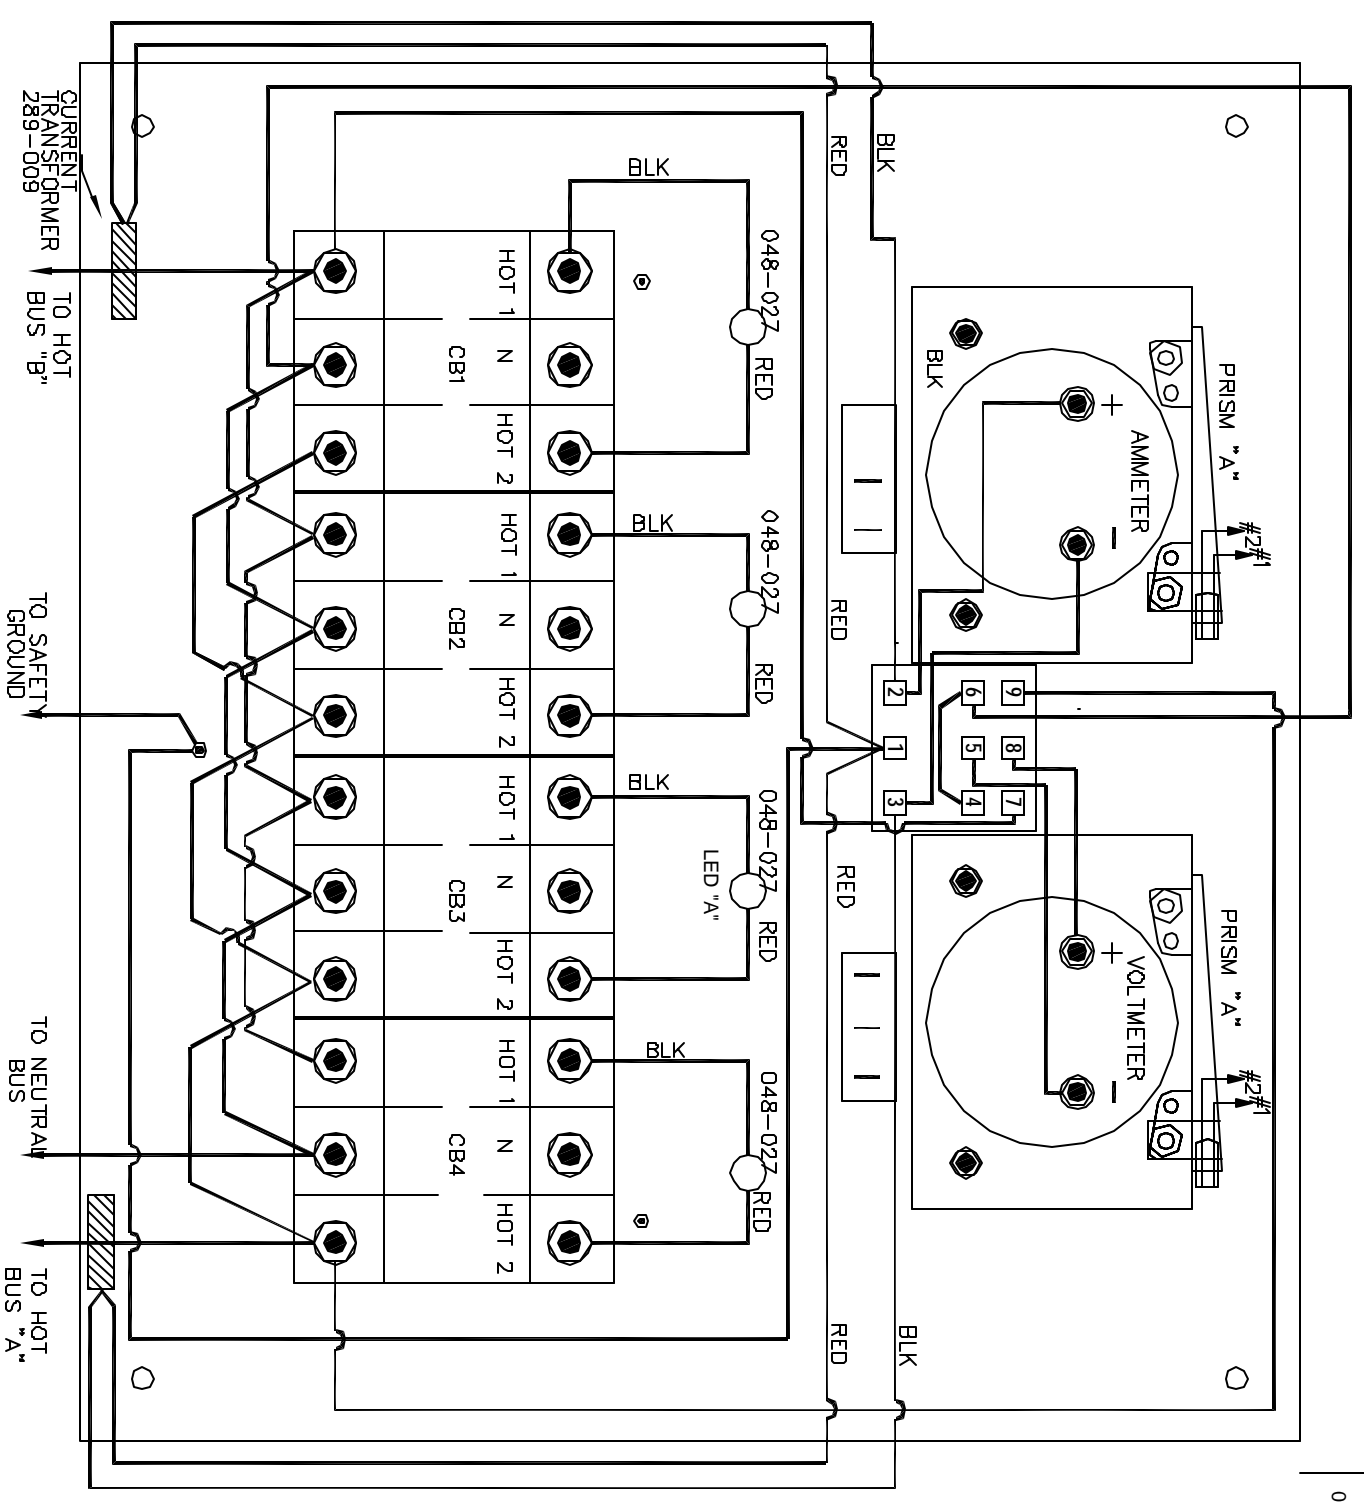

REV	DESCRIPTION	DATE	APPROVED
0	RELEASE	09/10/02	2002426

AC AMP METER	
RATING	PART NO
50 ACA	289-011
80 ACA	289-006
100 ACA	289-024
DIGITAL	570-004

AC VOLT METER	
RATING	PART NO
0-150 VAC	289-003
DIGITAL	570-003

PLUG "B"	
COLOR	PART NO.
BLACK	016-004
WHITE	016-020

GENERATOR CB	
RATING	PART NO
30A	206-059
40A	206-060
50A	206-061
60A	206-132
80A	206-135
100A	206-136

METER ILLUMINATION PRISM "A"	
RATING	PART NO
12 VDC	100-249-7
24 VDC	100-249-8
32 VDC	100-249-9

**PANELTRONICS**  
INCORPORATED

Paneltronics, Inc.  
11980 N.W. 87th Court  
Hialeah Gardens, FL 33018

**REAR VIEW**  
**240 V AC**  
**4 UPPL BREAKERS**  
**CATALOGUE PANEL**

Drawn By: N/A	Date: 11/27/00
Reviewed By: TG	Date: 9/10/02
Sheet: 2 of 2	Scale: 1:1
Size: C	Part #/Rev #/ 5309
Rev: 0	