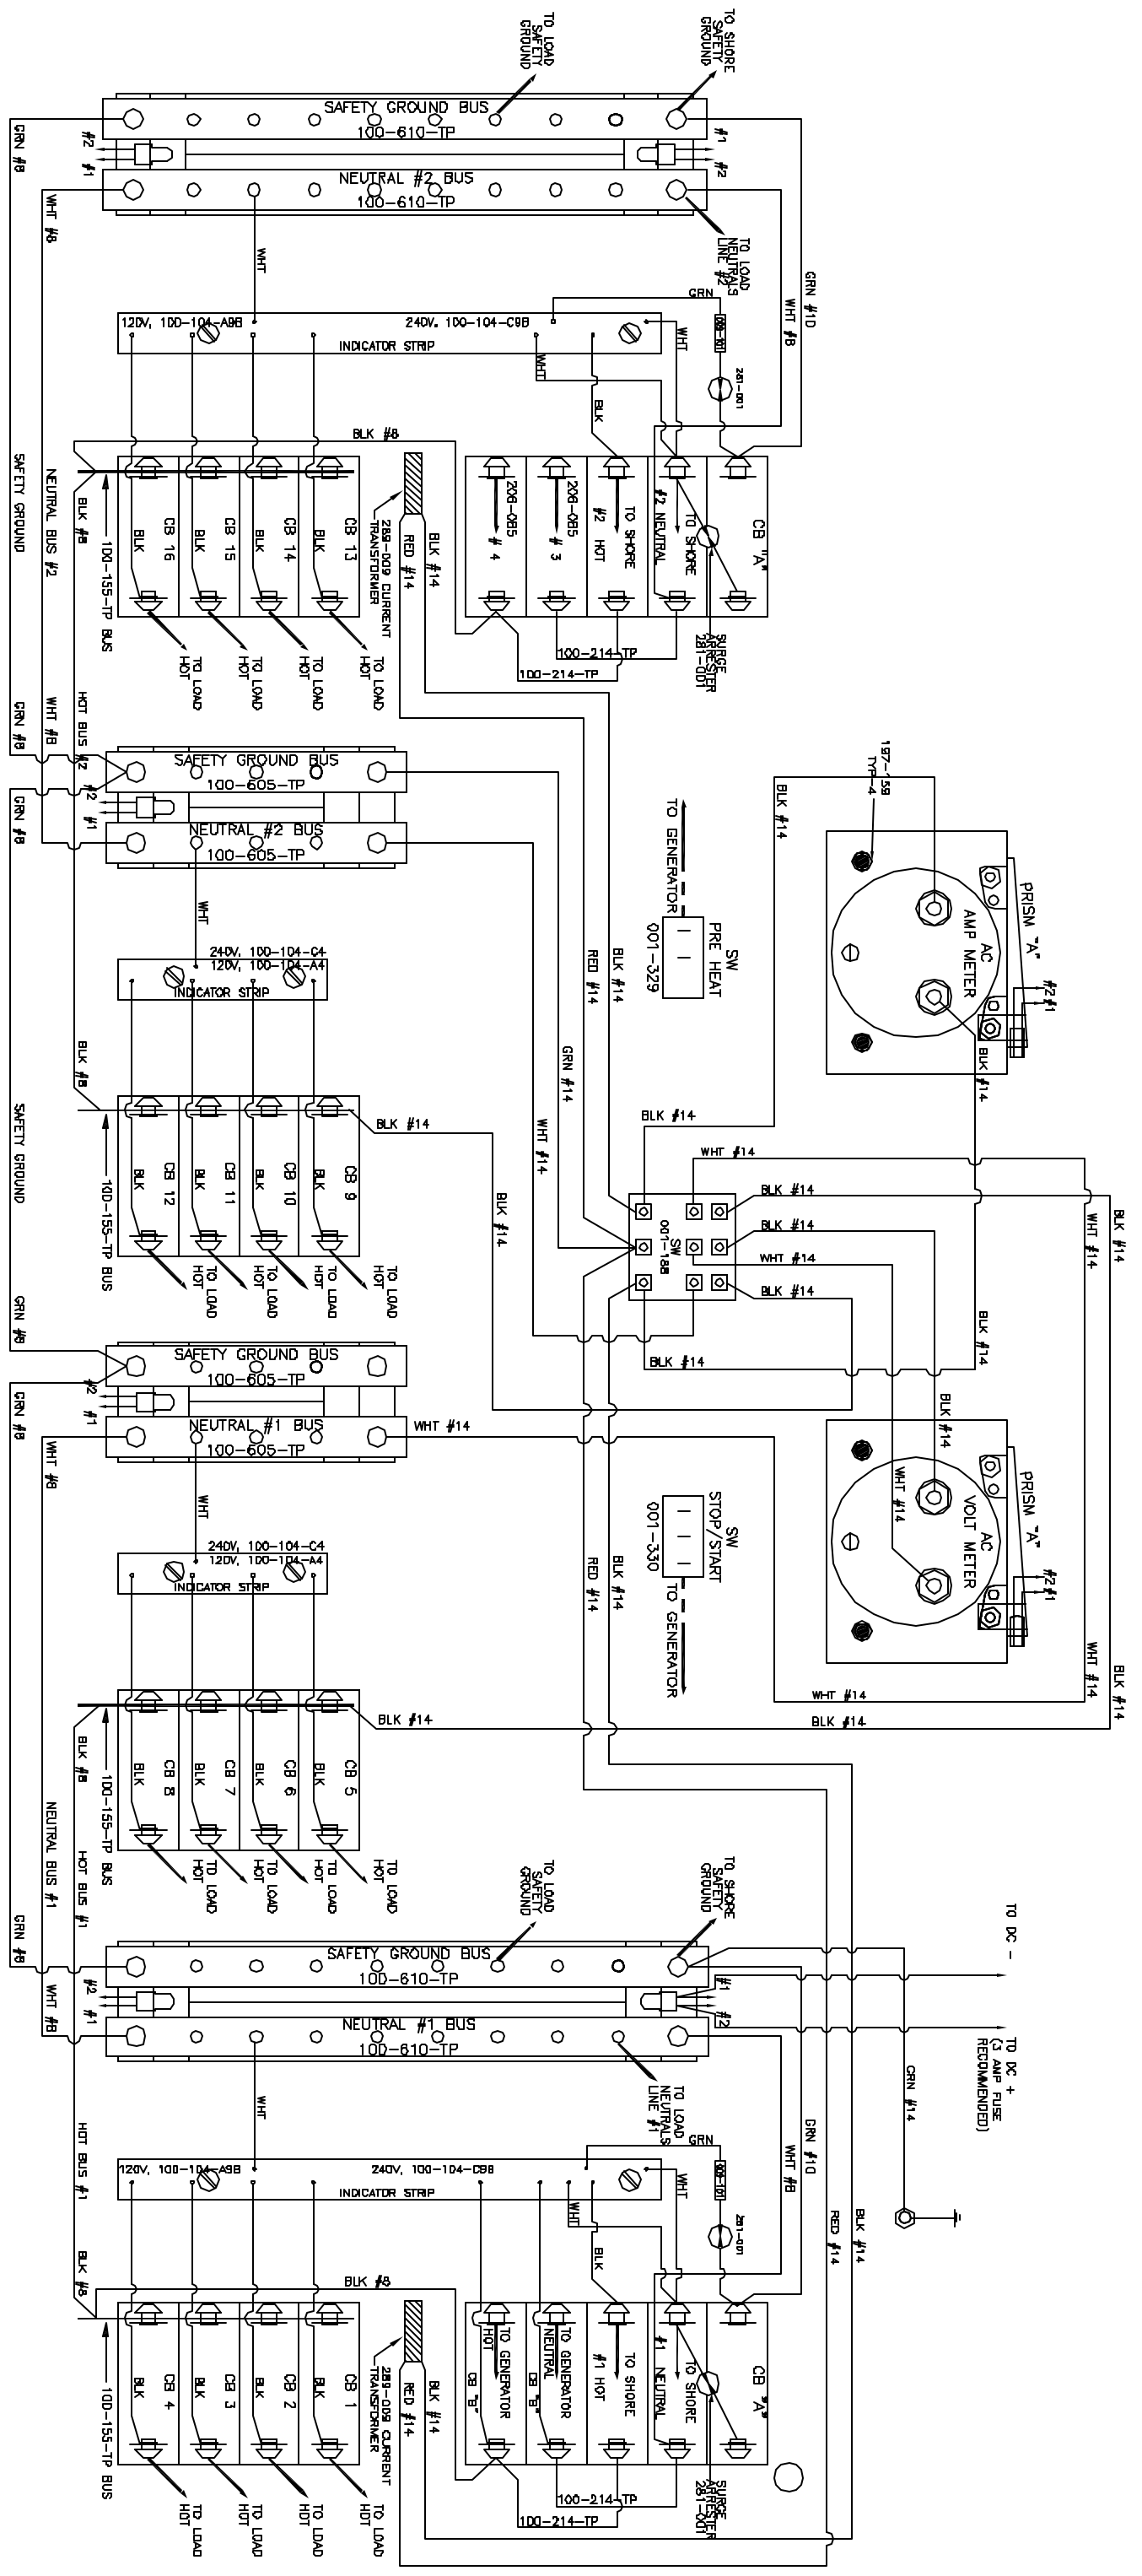

THANK YOU FOR CHOOSING PANELTRONICS, INC. THIS WIRING DIAGRAM WILL AID YOU IN THE INSTALLATION OF YOUR NEW PANEL. IT SHOULD BE KEPT FOR FUTURE REFERENCE AND SERVICE TO THE ELECTRICAL CONTROL PANEL. WITH PROPER MAINTENANCE, YOU WILL ENJOY MANY YEARS OF RELIABLE OPERATION.

ALL PANELTRONICS PRODUCTS SHOULD BE USED AND INSTALLED IN ACCORDANCE WITH THE PROVISIONS OF THE NATIONAL ELECTRIC CODE (N.E.C.) AND OTHER LOCAL, MILITARY OR INDUSTRY STANDARDS THAT ARE PERTINENT TO THE PARTICULAR END USE. IN MARINE INSTALLATIONS, ALL PANELS MUST BE INSTALLED TO MEET THE REQUIREMENTS OF U.S.C.G. 1308F (SUBPART 1) ELECTRICAL SYSTEMS ON ALL BOATS THAT HAVE GASOLINE ENGINES FOR ELECTRICAL OR MECHANICAL POWER OR PROULSION, EXCEPT OUTBOARD ENGINES. AMERICAN BOAT AND YACHT COUNCIL (ABYC) STANDARDS AND RECOMMENDED PRACTICES SHOULD ALSO BE FOLLOWED.

PANELTRONICS, INCORPORATED IS A COMPANY COMMITTED TO TOTAL QUALITY AND CONTINUOUS PRODUCT RESEARCH, DEVELOPMENT AND IMPROVEMENT. THEREFORE, ALL INFORMATION AND SPECIFICATIONS ON THIS DIAGRAM ARE SUBJECT TO CHANGE WITHOUT NOTICE.

METER ILLUMINATION		
RATING	PART NO.	
12 VDC	100-243-7	
24 VDC	100-243-8	
52 VDC	100-243-9	

BACKLIGHT		
ASSY "A"		
RATING	PART NO.	
12 VDC	100-243-7	
24 VDC	100-243-8	
52 VDC	100-243-9	

AC AMP METER		
ASSY "A"		
RATING	PART NO.	
50 A	209-001	
20 A	209-006	
10 A	209-021	
5 A	209-022	
3 A	209-023	
1 A	209-024	

SHORE MAIN		
CB "A"		
RATING	PART NO.	
15 A	209-085	

GENERATOR		
CB "B"		
RATING	PART NO.	
15 A	209-085	
10 A	209-085	
5 A	209-085	
3 A	209-085	
1 A	209-085	

CB1 - CB16		
RATING	PART NO.	
15 A	209-0705	
10 A	209-0715	
5 A	209-0725	
3 A	209-0735	
1 A	209-0745	
50 A	209-0755	
20 A	209-0765	
10 A	209-0775	
5 A	209-0785	
3 A	209-0795	
1 A	209-0805